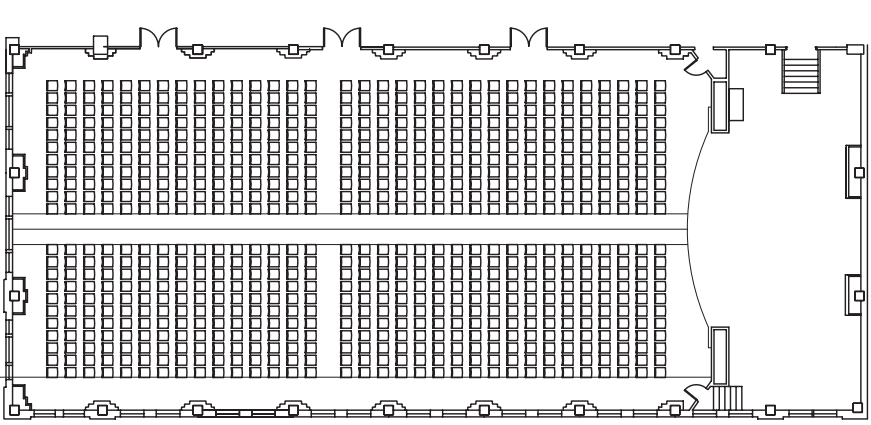

DESTINATIONS

604 S THIRD STREET, LOUISVILLE, KY 40202
Phone: 502.515.2489 Fax: 502.584.9414

THE HENRY CLAY

Grand Ballroom

6415 sq. ft.

banquet style (w/ dancefloor)
490 shown

theatre style seating
792 shown

silent auction configuration
56 tables

trade show configuration
48 booths