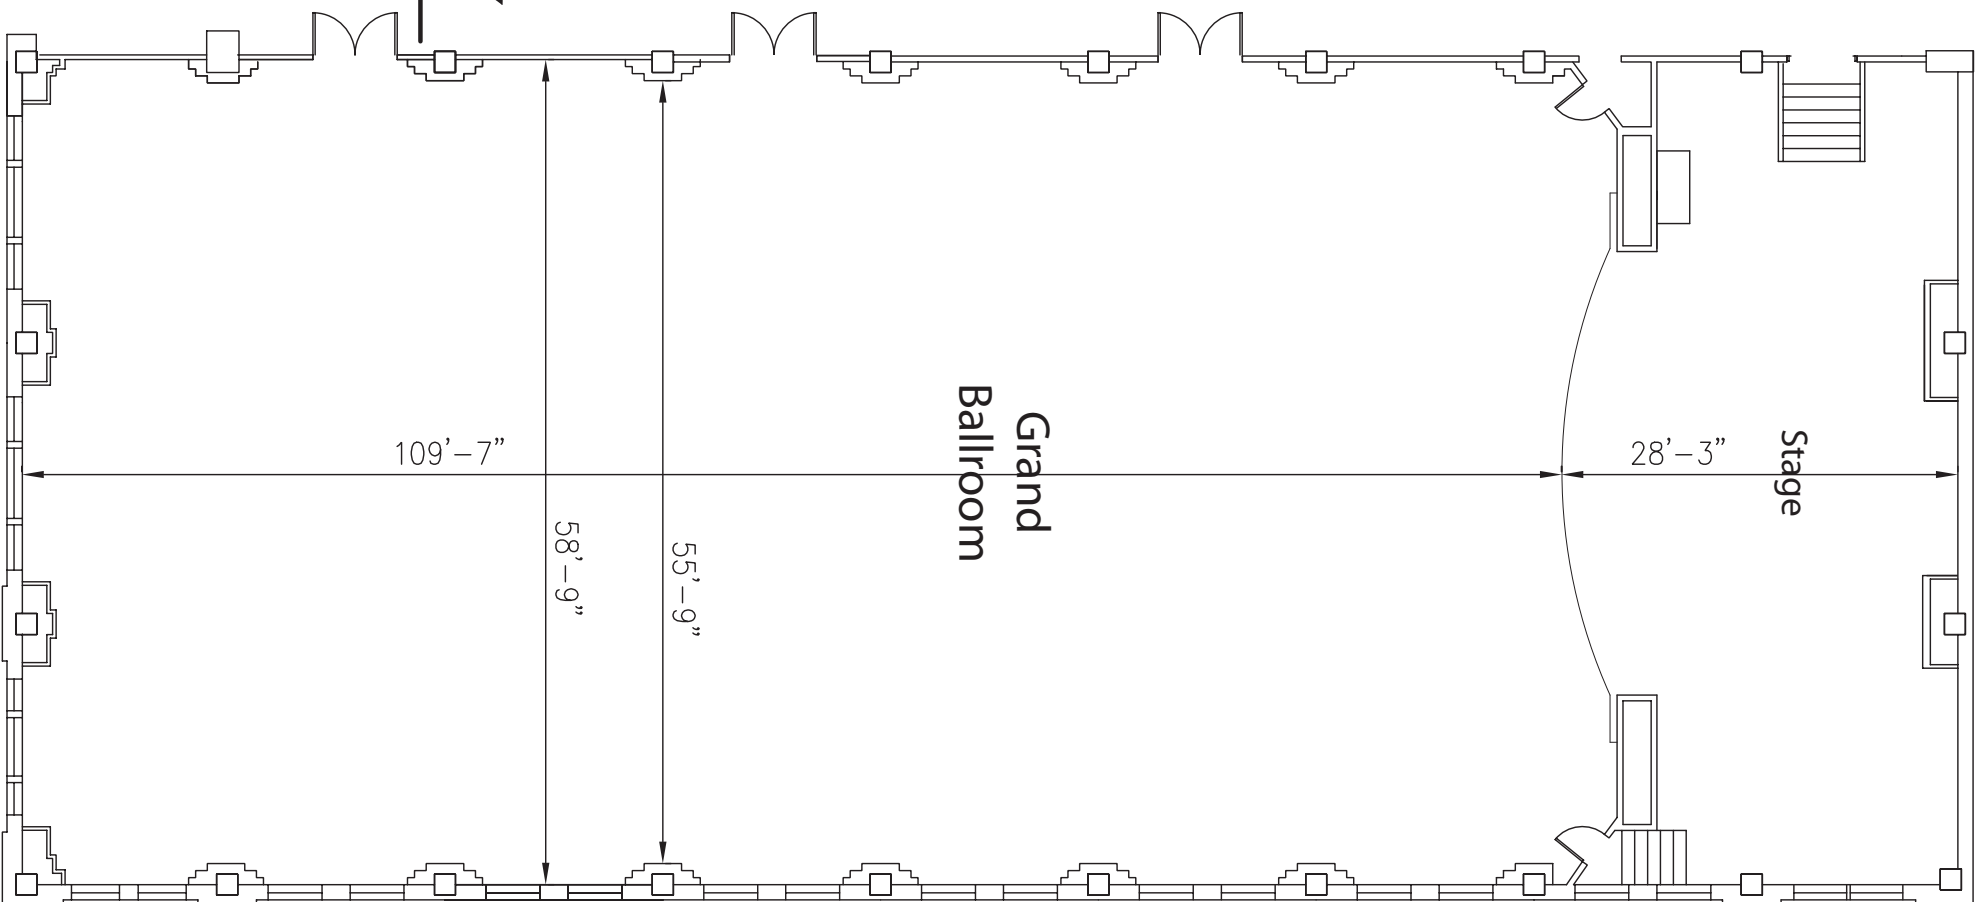

DESTINATIONS

604 S THIRD STREET, LOUISVILLE, KY 40202
Phone: 502.515.2489 Fax: 502.584.9414

THE HENRY CLAY

Grand Ballroom

6415 sq. ft.

banquet style (w/ dancefloor)
490 shown

theatre style seating
792 shown

silent auction configuration
56 tables

trade show configuration
48 booths