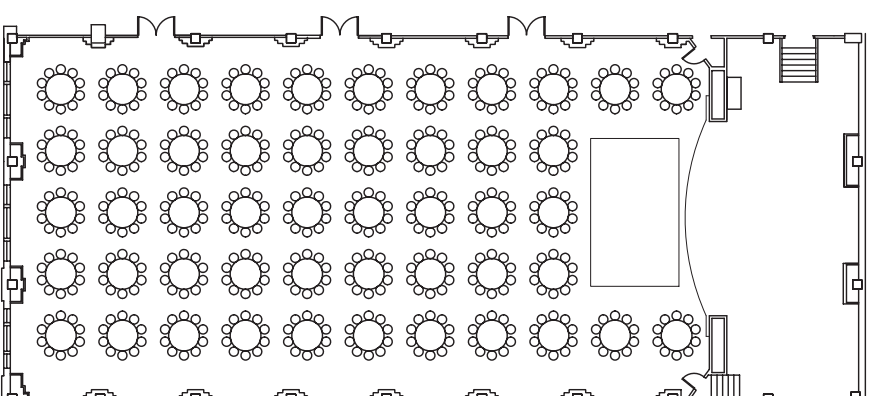

DESTINATIONS

604 S THIRD STREET, LOUISVILLE, KY 40202
Phone: 502.515.2489 Fax: 502.584.9414

THE HENRY CLAY

Grand Ballroom

6415 sq. ft.

banquet style (w/ dancefloor)
490 shown

theatre style seating
792 shown

silent auction configuration
56 tables

trade show configuration
48 booths