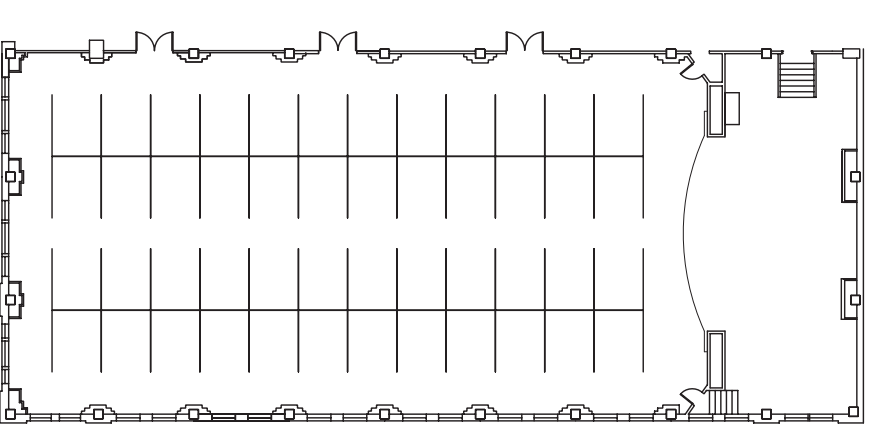

DESTINATIONS

604 S THIRD STREET, LOUISVILLE, KY 40202
Phone: 502.515.2489 Fax: 502.584.9414

THE HENRY CLAY

Grand Ballroom

6415 sq. ft.

banquet style (w/ dancefloor)
490 shown

theatre style seating
792 shown

silent auction configuration
56 tables

trade show configuration
48 booths